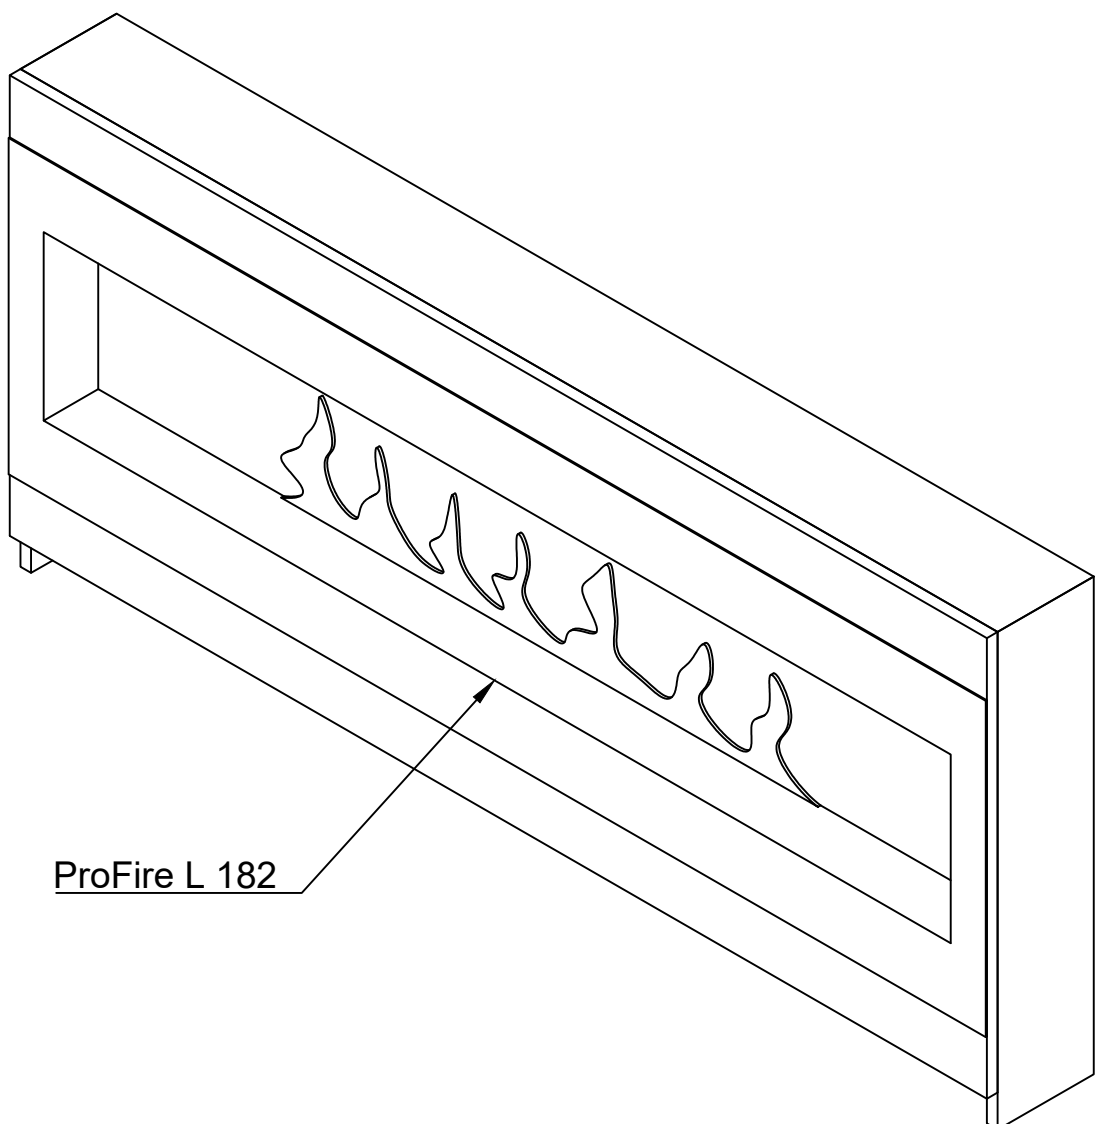

1828.00mm

200.00mm

805.00mm

60.00mm

ProFire L 182

Portal marble calacatta 20mm with ProFile L182				Project No	Projekt 142_20
				Drawing No	Drw.03
Scale	Format	Drawn by	Drawn date	BIOPASJA 	
1:10	A3	Adam	25/10/2020		
Rev.	Approved by	Rev. by	Rev. Date		
07					
This drawing is our exclusive property and may not without our consent be utilized, reproduced, transmitted or communicated to a third party.					